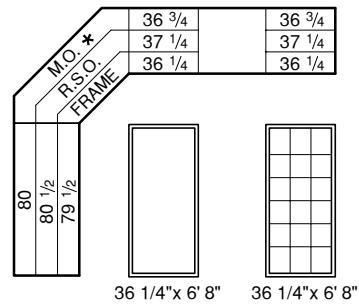

Patio Doors

Patio Door Fixed Panel

5' 0" & 6' 0" Patio Doors c/w Fixed Panel

Sliding of door is always determined as viewed from outside.