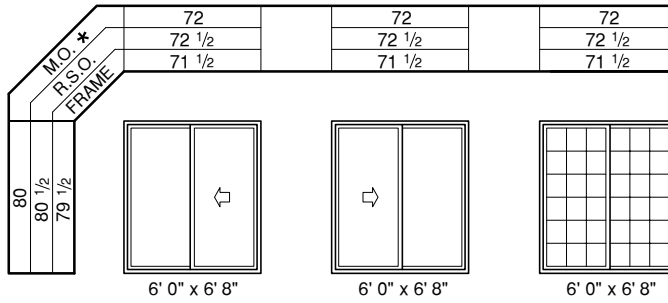

Patio Doors

Patio Door Fixed Panel

5' 0" & 6' 0" Patio Doors c/w Fixed Panel

Sliding of door is always determined as viewed from outside.