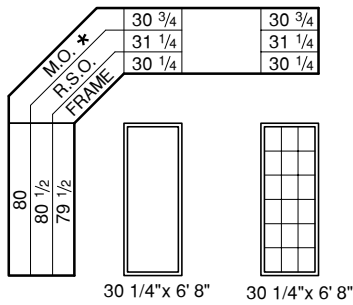

Patio Doors

Patio Door Fixed Panel

5' 0" & 6' 0" Patio Doors c/w Fixed Panel

Sliding of door is always determined as viewed from outside.