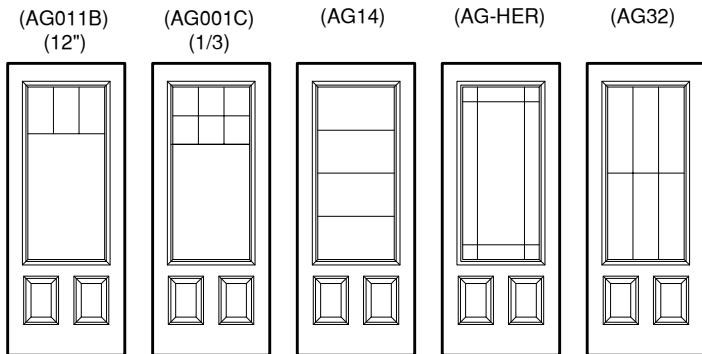

Door Lites - Custom Grille Patterns

FULL DOOR LITE #130 (2064 / 2264)

HALF DOOR LITE #620 (2236)

HALF DOOR LITE #423/#424 (LITE FRAME-TO BE ORDERED)

EXTENDED FULL DOOR LITE #X130 (2080)

3/4 DOOR LITE #310 (3/4 OVAL)

3/4 DOOR LITE #820 (2248)

(AG16)	(AG001A) (1/3)