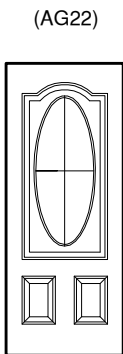

Door Lites - Custom Grille Patterns

FULL DOOR LITE #130 (2064 / 2264)

HALF DOOR LITE #620 (2236)

HALF DOOR LITE #423/#424 (LITE FRAME-TO BE ORDERED)

EXTENDED FULL DOOR LITE #X130 (2080)

3/4 DOOR LITE #310 (3/4 OVAL)

3/4 DOOR LITE #820 (2248)

(AG16)	(AG001A) (1/3)