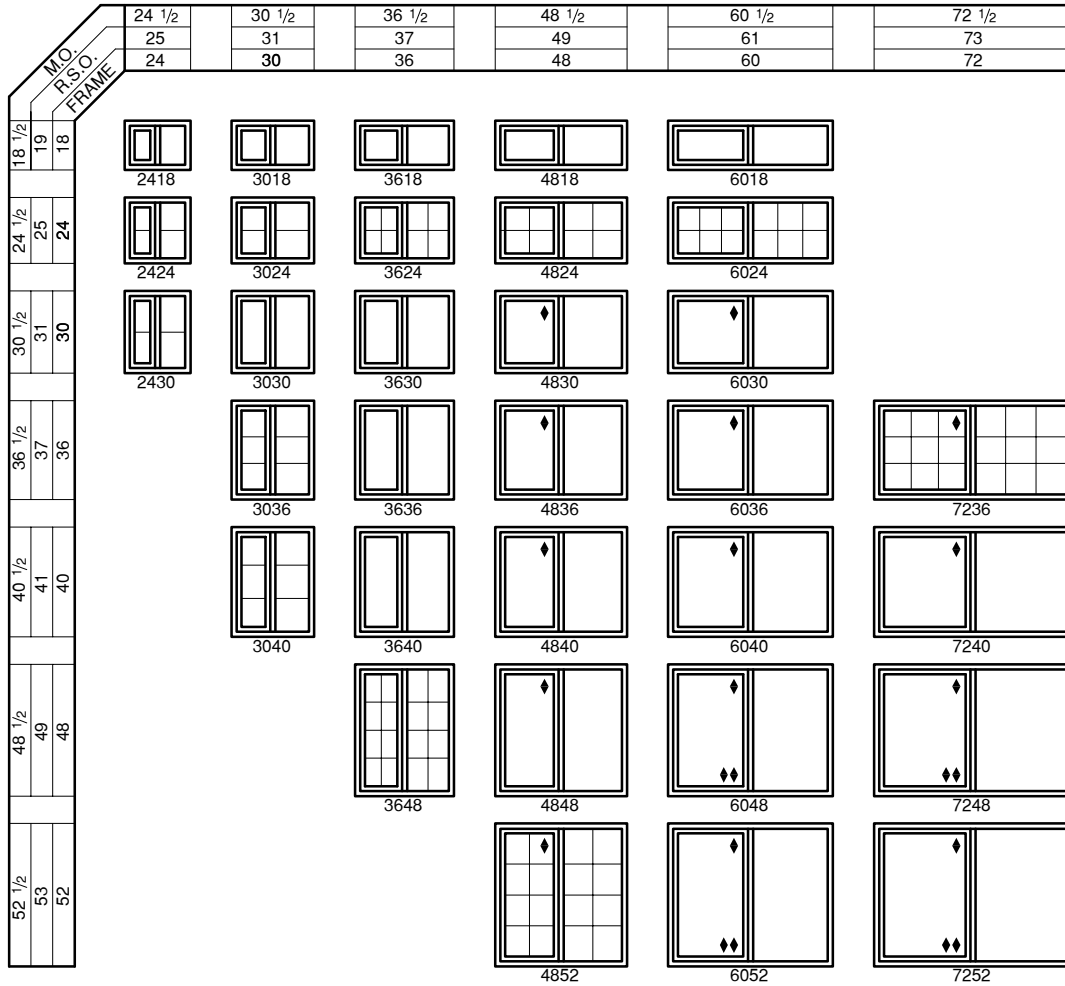

Classic Series Horizontal Sliding Window

◆ Meet OBC bedroom opening requirements for 2nd floor

◆◆ Meet OBC bedroom opening requirements for 3rd floor

Note: Sill height must be no more than 3' 3" above the floor in accordance with OBC

Combination Windows Includes Picture Window Top Lite